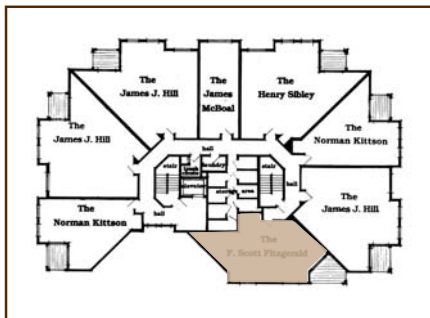

## Floor Plans

### The F. Scott Fitzgerald

One Bedroom, 809 Square Feet

## Features

- Extra large outdoor deck.
- Pleasant park views.
- Huge closet and extra storage.
- Spacious kitchen with view of park and historic homes.
- Carpet in living area, vinyl in kitchen and bath.
- Hotpoint and G.E. appliances:
  - 14 cu. ft. frost free refrigerator-freezer,
  - full sized electronic range with self-cleaning oven,
  - space-saver automatic dishwasher,
  - garbage disposal and range hood with fan.
- Raised breakfast bar.
- Cable television wired, local station antenna.