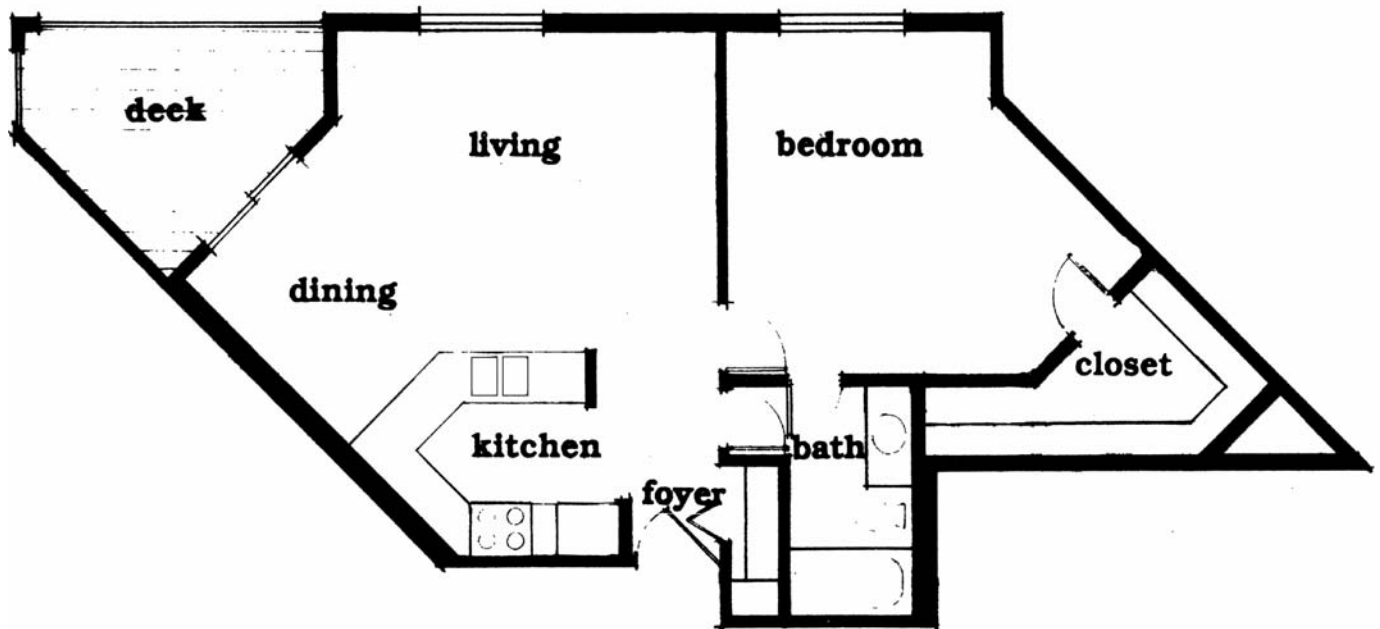

## Floor Plans

### The F. Scott Fitzgerald

One Bedroom, 809 Square Feet

## Features

- Extra large outdoor deck.
- Pleasant park views.
- Huge closet and extra storage.
- Spacious kitchen with view of park and historic homes.
- Carpet in living area, vinyl in kitchen and bath.
- Hotpoint and G.E. appliances:
  - 14 cu. ft. frost free refrigerator-freezer,
  - full sized electronic range with self-cleaning oven,
  - space-saver automatic dishwasher,
  - garbage disposal and range hood with fan.
- Raised breakfast bar.
- Cable television wired, local station antenna.