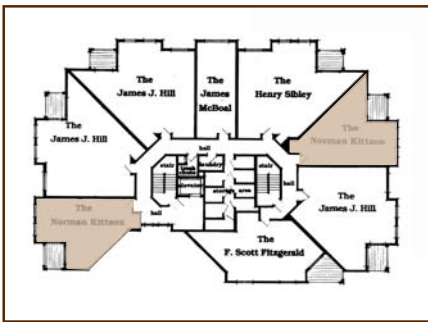

Floor Plans

The Norman Kittson

One Bedroom, 644 Square Feet

Features

- City-scape and mansion views.
- Large outdoor deck
- Large storage closet within most apartments.
- Carpet in living area, vinyl in kitchen and bath.
- Hotpoint and G.E. appliances:
14 cu. ft. frost free refrigerator-freezer,
full sized electronic range with self-cleaning oven,
space-saver automatic dishwasher,
garbage disposal and range hood with fan.
- Raised breakfast bar.
- Cable television wired, local station antenna.