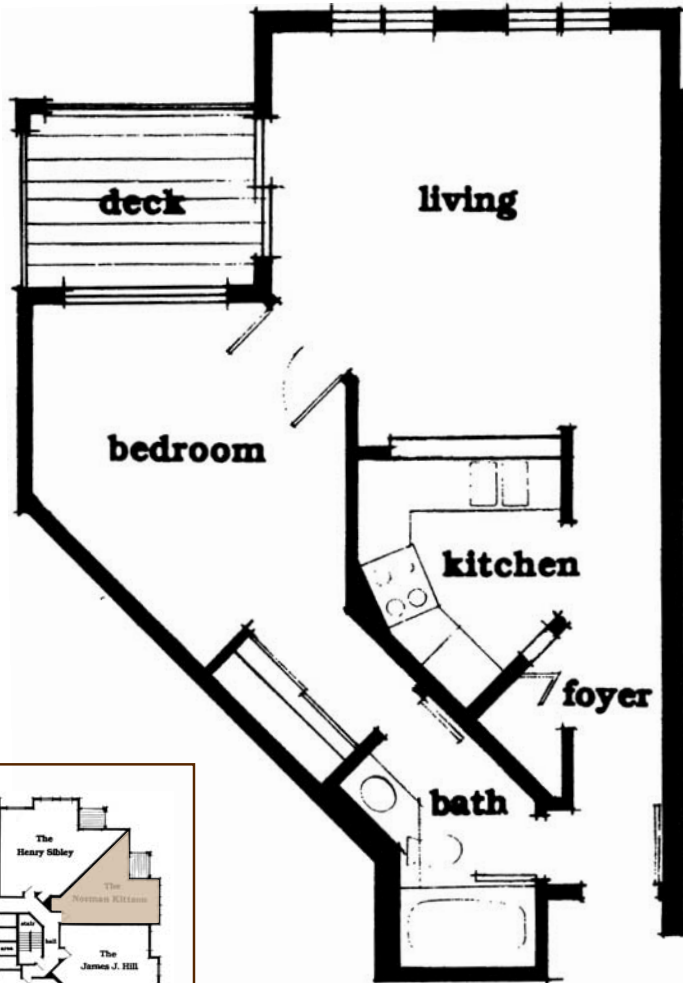

Floor Plans

The Norman Kittson

One Bedroom, 644 Square Feet

Features

- City-scape and mansion views.
- Large outdoor deck
- Large storage closet within most apartments.
- Carpet in living area, vinyl in kitchen and bath.
- Hotpoint and G.E. appliances:
14 cu. ft. frost free refrigerator-freezer,
full sized electronic range with self-cleaning oven,
space-saver automatic dishwasher,
garbage disposal and range hood with fan.
- Raised breakfast bar.
- Cable television wired, local station antenna.