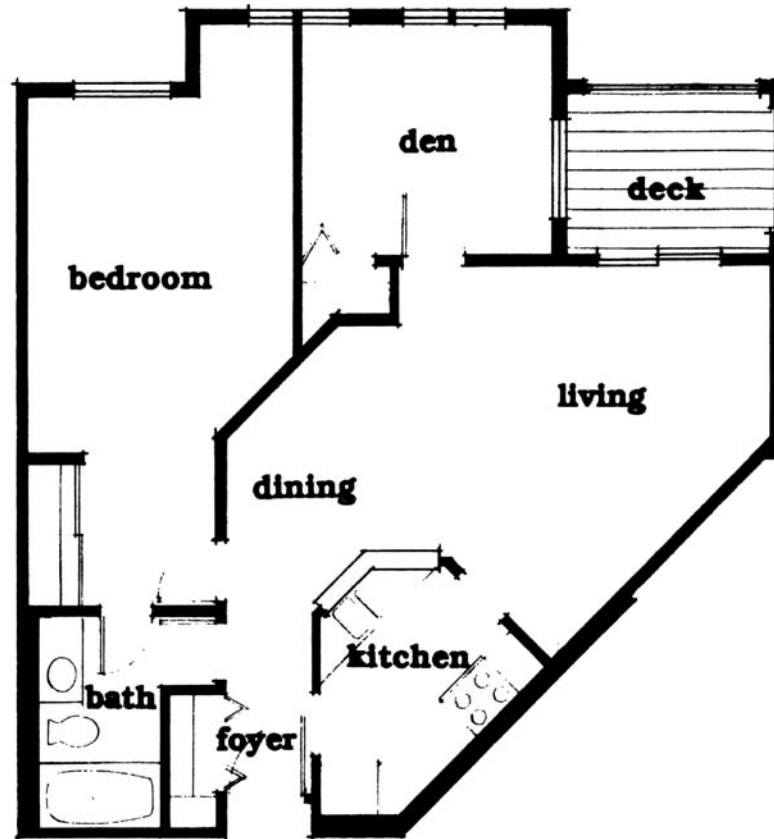

Floor Plans

The Emmanuel Masqueray

One Bedroom, 838 Square Feet

First floor only.

Features

- Uniquely flexible floor plan.
- Extra large outdoor deck.
- Large bedroom and bath.
- Park and mansion views.
- Carpet in living area, vinyl in kitchen and bath.
- Hotpoint and G.E. appliances:
 - 14 cu. ft. frost free refrigerator-freezer,
 - full sized electronic range with self-cleaning oven,
 - space-saver automatic dishwasher,
 - garbage disposal and range hood with fan.
- Pass-through kitchen with raised breakfast bar.
- Cable television wired, local station antenna.