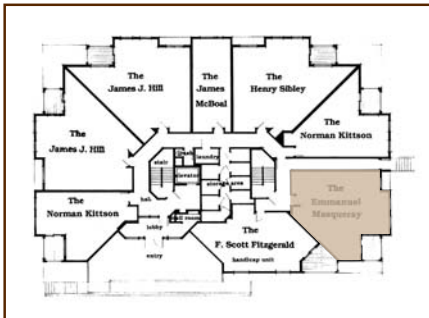

Floor Plans

The Emmanuel Masqueray

One Bedroom, 838 Square Feet

First floor only.

Features

- Uniquely flexible floor plan.
- Extra large outdoor deck.
- Large bedroom and bath.
- Park and mansion views.
- Carpet in living area, vinyl in kitchen and bath.
- Hotpoint and G.E. appliances:
 - 14 cu. ft. frost free refrigerator-freezer,
 - full sized electronic range with self-cleaning oven,
 - space-saver automatic dishwasher,
 - garbage disposal and range hood with fan.
- Pass-through kitchen with raised breakfast bar.
- Cable television wired, local station antenna.