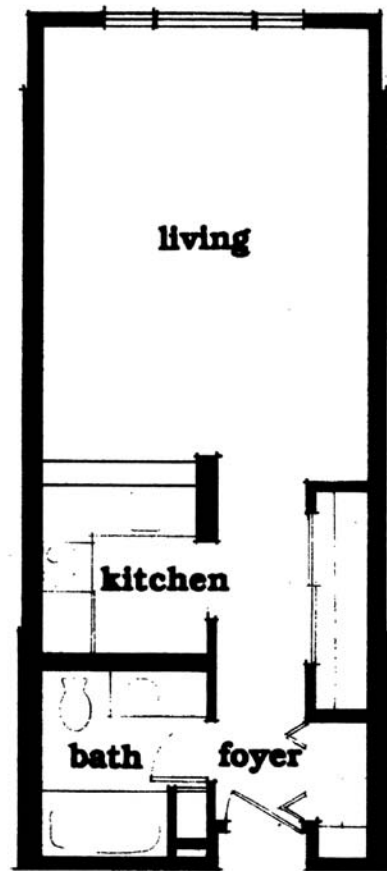

Floor Plans

The James McBoal

Studio, 448 Square Feet

Features

- Spectacular downtown and cathedral views.
- Spacious closets.
- Linen closet.
- Carpet in living area, vinyl in kitchen and bath.
- Hotpoint and G.E. appliances: 14 cu. ft. frost free refrigerator-freezer, full sized electronic range with self-cleaning oven, space-saver automatic dishwasher, garbage disposal and range hood with fan.
- Raised breakfast bar.
- Cable television wired, local station antenna.