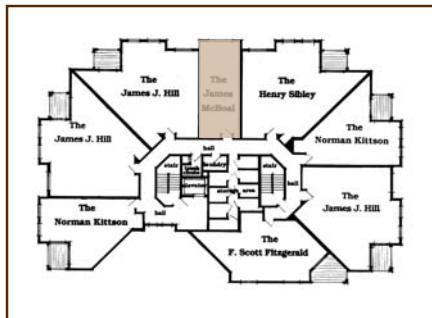

Floor Plans

The James McBoal

Studio, 448 Square Feet

Features

- Spectacular downtown and cathedral views.
- Spacious closets.
- Linen closet.
- Carpet in living area, vinyl in kitchen and bath.
- Hotpoint and G.E. appliances: 14 cu. ft. frost free refrigerator-freezer, full sized electronic range with self-cleaning oven, space-saver automatic dishwasher, garbage disposal and range hood with fan.
- Raised breakfast bar.
- Cable television wired, local station antenna.