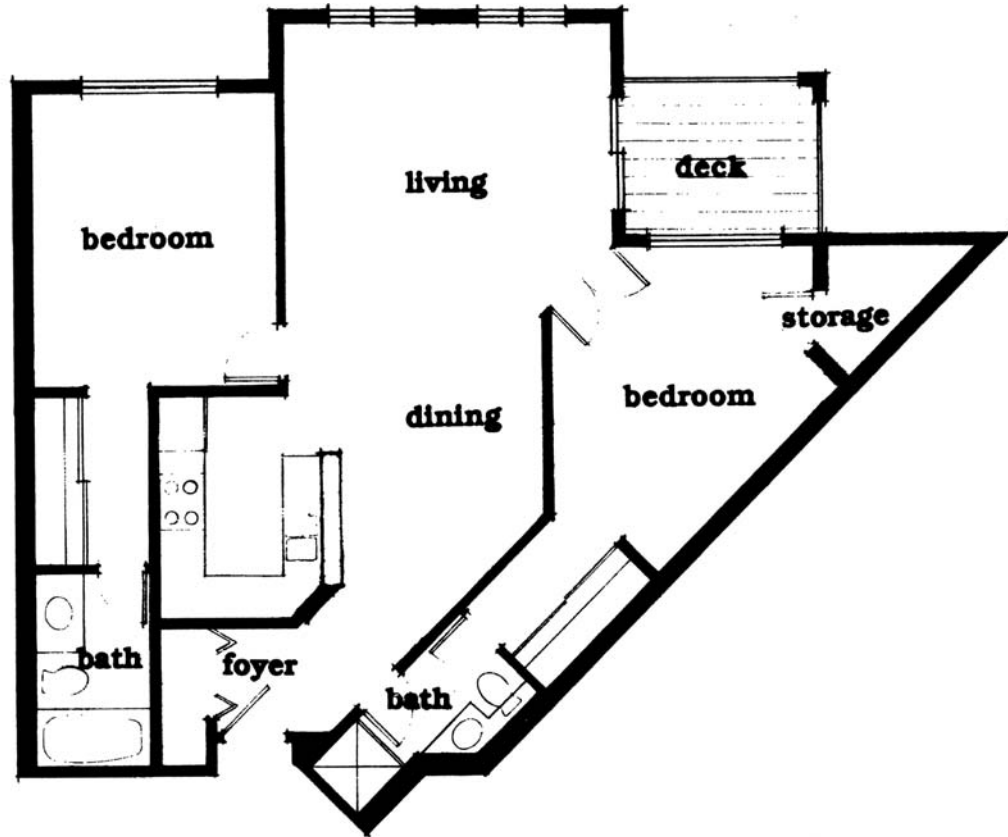

Floor Plans

The Henry Sibley

Two Bedroom, 1010 Square Feet

Features

- Large outdoor deck.
- Spectacular downtown and cathedral views.
- Huge closet and extra storage.
- Spacious floor plan with two master suites
- Carpet in living area, vinyl in kitchen and bath.
- Hotpoint and G.E. appliances:
 - 14 cu. ft. frost free refrigerator-freezer,
 - full sized electronic range with self-cleaning oven,
 - space-saver automatic dishwasher,
 - garbage disposal and range hood with fan.
- Raised breakfast bar.
- Cable television wired, local station antenna.